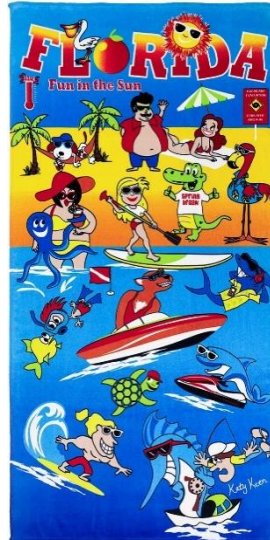

Florida Fun in the Sun
SKU: 09876-21752-0530
UPC: 813409023378