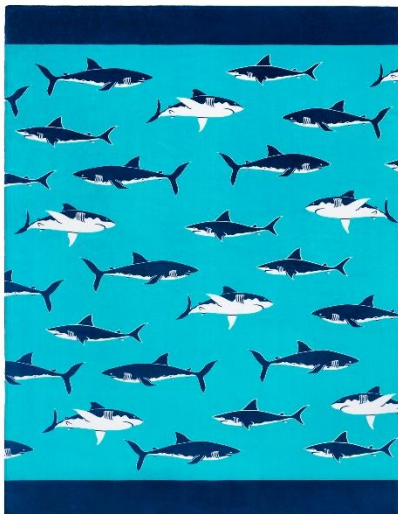

Multi Sharks
SKU: 13515-27527-0530
UPC: 702338378546