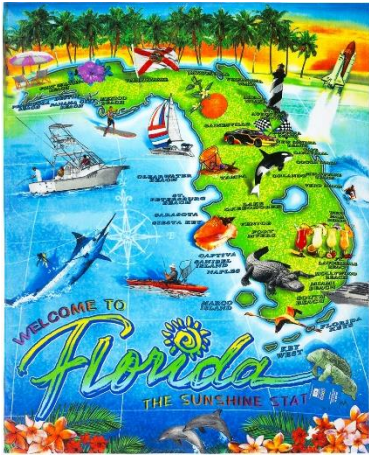

Terry Velour Fiber Reactive Printed 100% Cotton 315gsm

CASE PACK: 24PCS
MADE IN BRAZIL

Mermaid Hooded Poncho
SKU: 19799-26513-0530
UPC: 759170550678

Super Girl Hooded Poncho
SKU: 17954-21732-0530
UPC: 7891497906141

Super Boy Hooded Poncho
SKU: 17954-21731-0530
UPC: 7891497906134

54" x 68" Beach Towel

Terry Velour Fiber Reactive Print 100% Cotton 315gsm/21.25lbs

CASE PACK: 12 PCS

Sunshine State FL Map
SKU: 69997
UPC: 026619657121