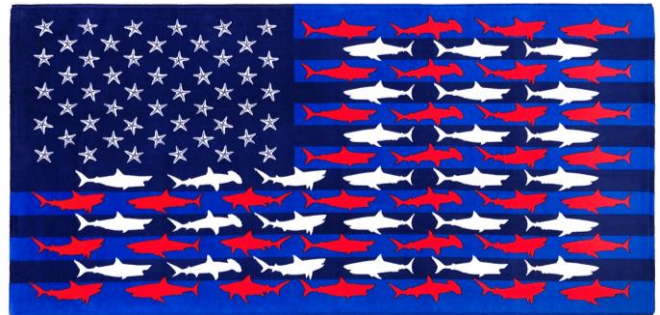

Blue Marlin
SKU: 09876-27529-0530
UPC: 702338378416

30" x 60" Beach Towel

Terry Velour Fiber Reactive Print 100% Cotton 315gsm/9.5lbs

CASE PACK: 24 PCS
MADE IN BRAZIL

New \$100 Dollar Bill
SKU: 09876-18295-0530 UPC: 853324005394

Bald Eagle Flag
SKU: 09876-27288-0530 UPC: 759170549764

\$100 Dollar Bill Golden Black
SKU: 09876-27143-0530 UPC: 759170549627

Starfish Sharks American Flag
SKU: 09876-27192-0530 UPC: 759170549849

California Flag
SKU: A13477 UPC: 702338380082