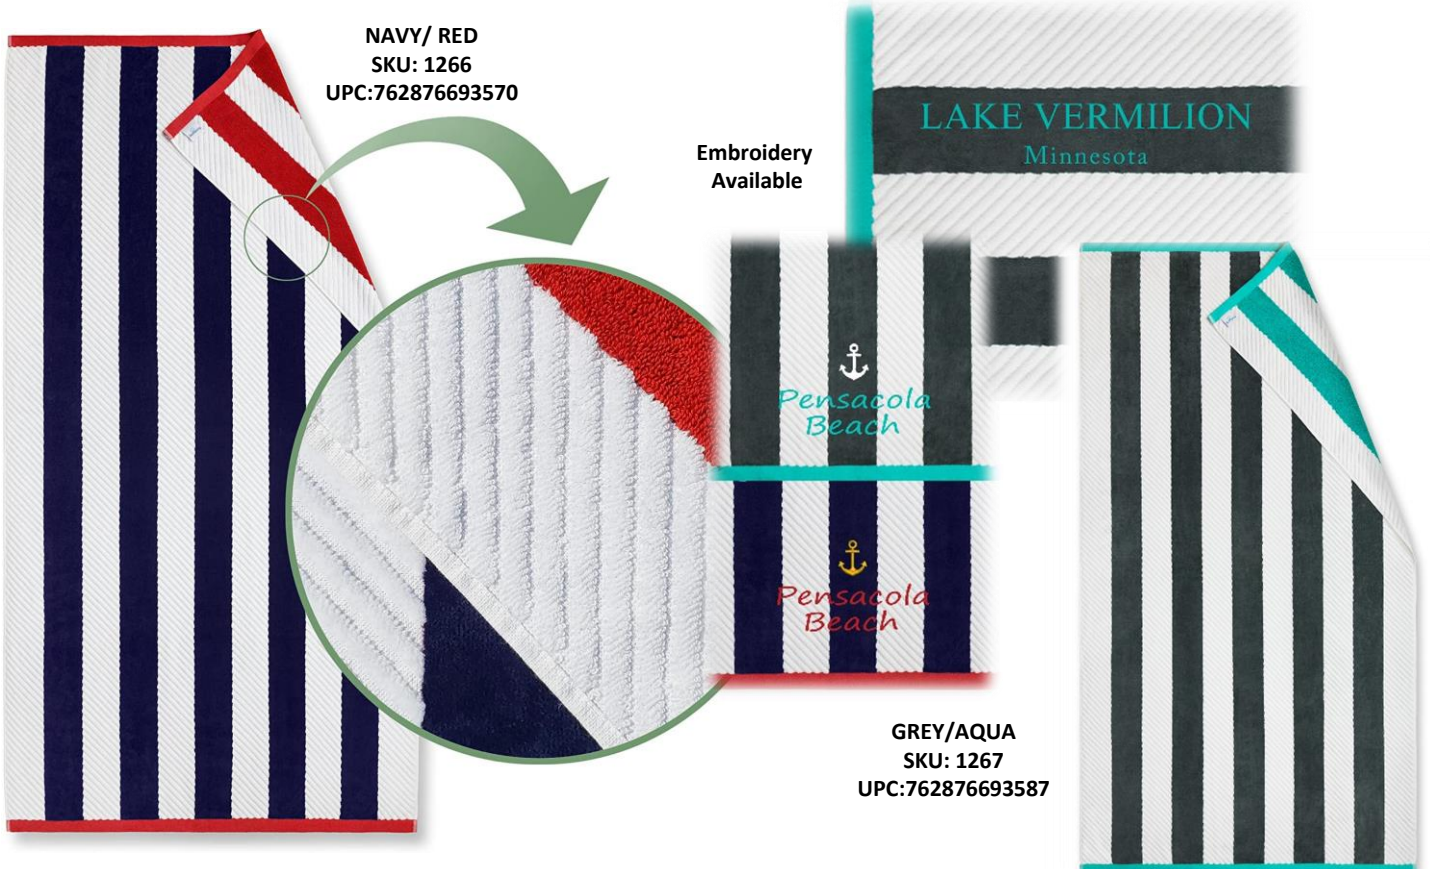

NAVY/ RED
SKU: 1266
UPC: 762876693570

Embroidery Available

Pensacola Beach

Pensacola Beach

LAKE VERMILION
Minnesota

GREY/AQUA
SKU: 1267
UPC: 762876693587