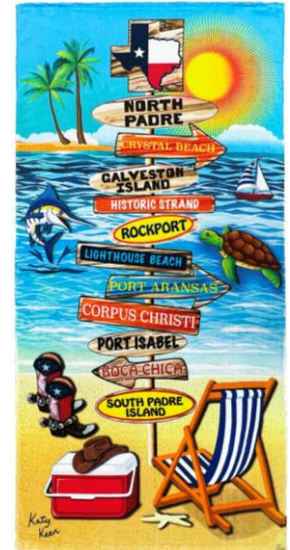

Texas City Signs
SKU: 09876-27968-0530
UPC: 702338378836