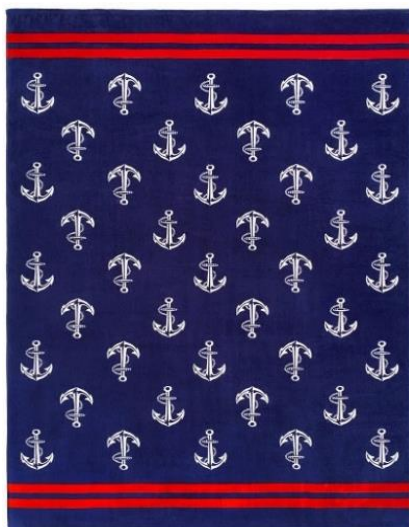

Tranquility Seas The Day
SKU: 16975-26501-0530 - UPC: 759170549474

58" x 74" Beach Towel

Terry Velour Fiber Reactive Print 100% Cotton 400gsm/29.5lbs

CASE PACK: 06 PCS

MADE IN BRAZIL

USA Map Icons
SKU: 13515-20802-0530
UPC: 813409022494

Multi Flamingos
SKU: 13515-21688-0530
UPC: 813409023521

Multi Sharks
SKU: 13515-27527-0530
UPC: 702338378546

Multi Crabs
SKU: 13515-20835-0530
UPC: 813409023538

Anchors
SKU: 13515-19903-0530
UPC: 813409021176

Horizontal Bold Stripes
SKU: 13515-17807-0002
UPC: 853324005219

Vertical Stripes Boat & Sun
SKU: 13515-16745-0063
UPC: 813409022562

30" x 60" Solid Velour Beach Towel

Terry Velour 100% Cotton 410gsm/12.5lbs